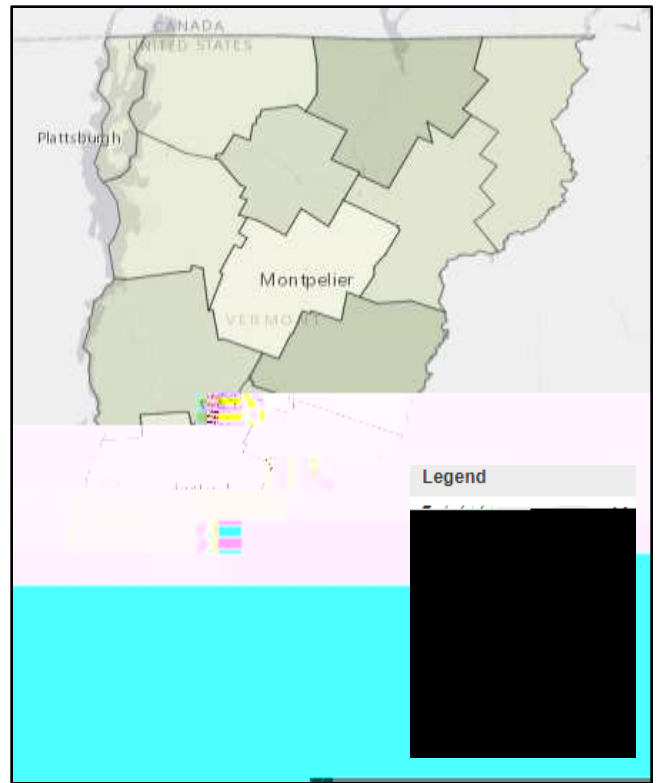

# Vermont Fertility Brief

From the Vermont State Data Center

Source: American Community Survey

## State Rankings by Fertility Rate

Rank	Geographical Area	Rate
	<b>United States</b>	<b>52</b>
1	South Dakota	70
1	Utah	70
3	North Dakota	68
4	Hawaii	67
5	Nebraska	62
6	Idaho	61
7	Iowa	59
7	Oklahoma	59
7	Texas	59
10	Indiana	57
10	Wyoming	57
12	Arkansas	56
12	Georgia	56
14	Alaska	55
14	Louisiana	55
14	Minnesota	55
14	Ohio	55
18	Kansas	54
18	Missouri	54
18	West Virginia	54
18	Wisconsin	54
22	Kentucky	53
22	Michigan	53
22	Mississippi	53
25	South Carolina	52
25	Washington	52
27	Arizona	51
27	Colorado	51
27	Maryland	51
27	New Mexico	51
31	Alabama	50
31	Illinois	50
31	Pennsylvania	50
31	Tennessee	50
31	Virginia	50
36	California	49
36	Nevada	49
36	New Hampshire	49
36	North Carolina	49
40	Montana	48
41	Florida	47
41	New York	47
43	New Jersey	46
44	Delaware	45
44	District of	45
44	Maine	45
44	Massachusetts	45
44	Rhode Island	45
49	Oregon	44
50	Connecticut	41
<b>50</b>	<b>Vermont</b>	<b>41</b>

Fertility rates decreased in both Vermont and the United States overall between the estimate periods. Vermont's fertility rate is consistently lower than in the United States overall.

In 2007-2011, Orleans Co. had the highest fertility rate and Essex Co. had the lowest rate.

In 2012-2016, Orange Co. had the highest fertility rate while Washington Co. had the lowest rate.

In 2007-2011, no Vermont Counties had a higher fertility rate than the overall U.S.

In 2012-2016, every County except Orange and Orleans Counties had lower rates than the U.S.