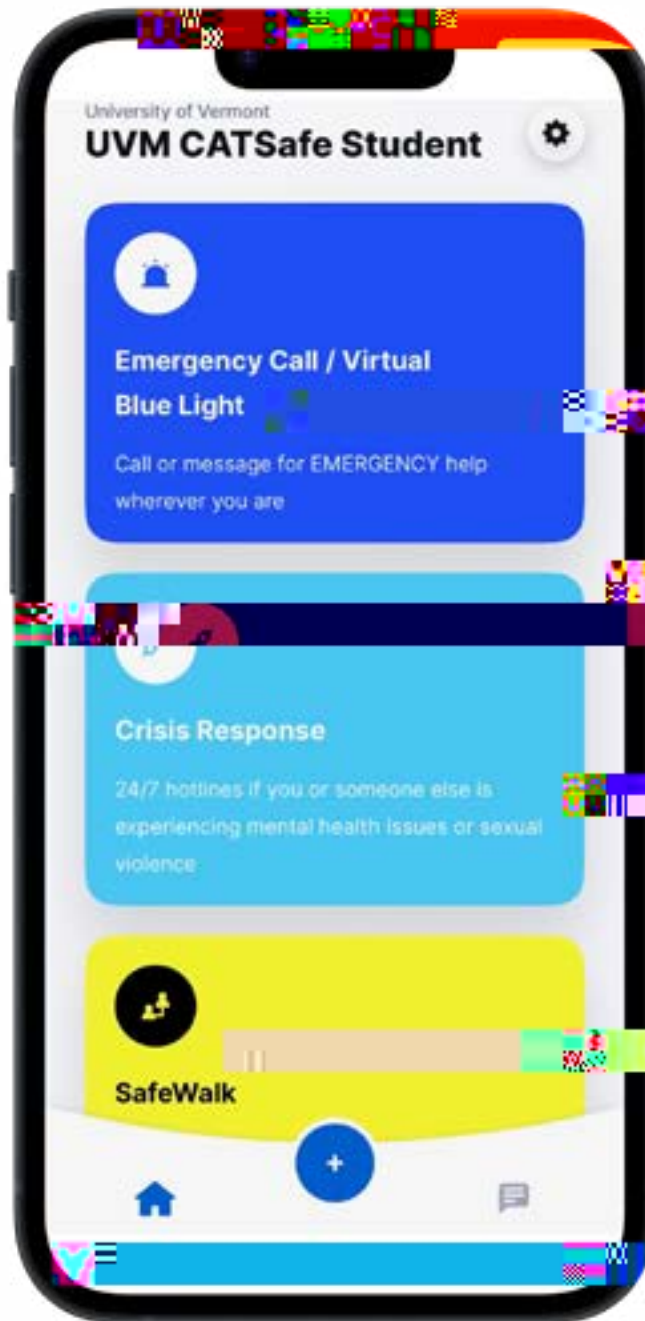

# UVM CATSafe |

Settings

Request Help

Crisis Response

SafeWalk

Activity Button

Home Button

Submit Tips to Safety & Security Teams

LiveSafe   
GOOGLE PLAY [uvm.edu/emergency](https://uvm.edu/emergency)

APP STORE