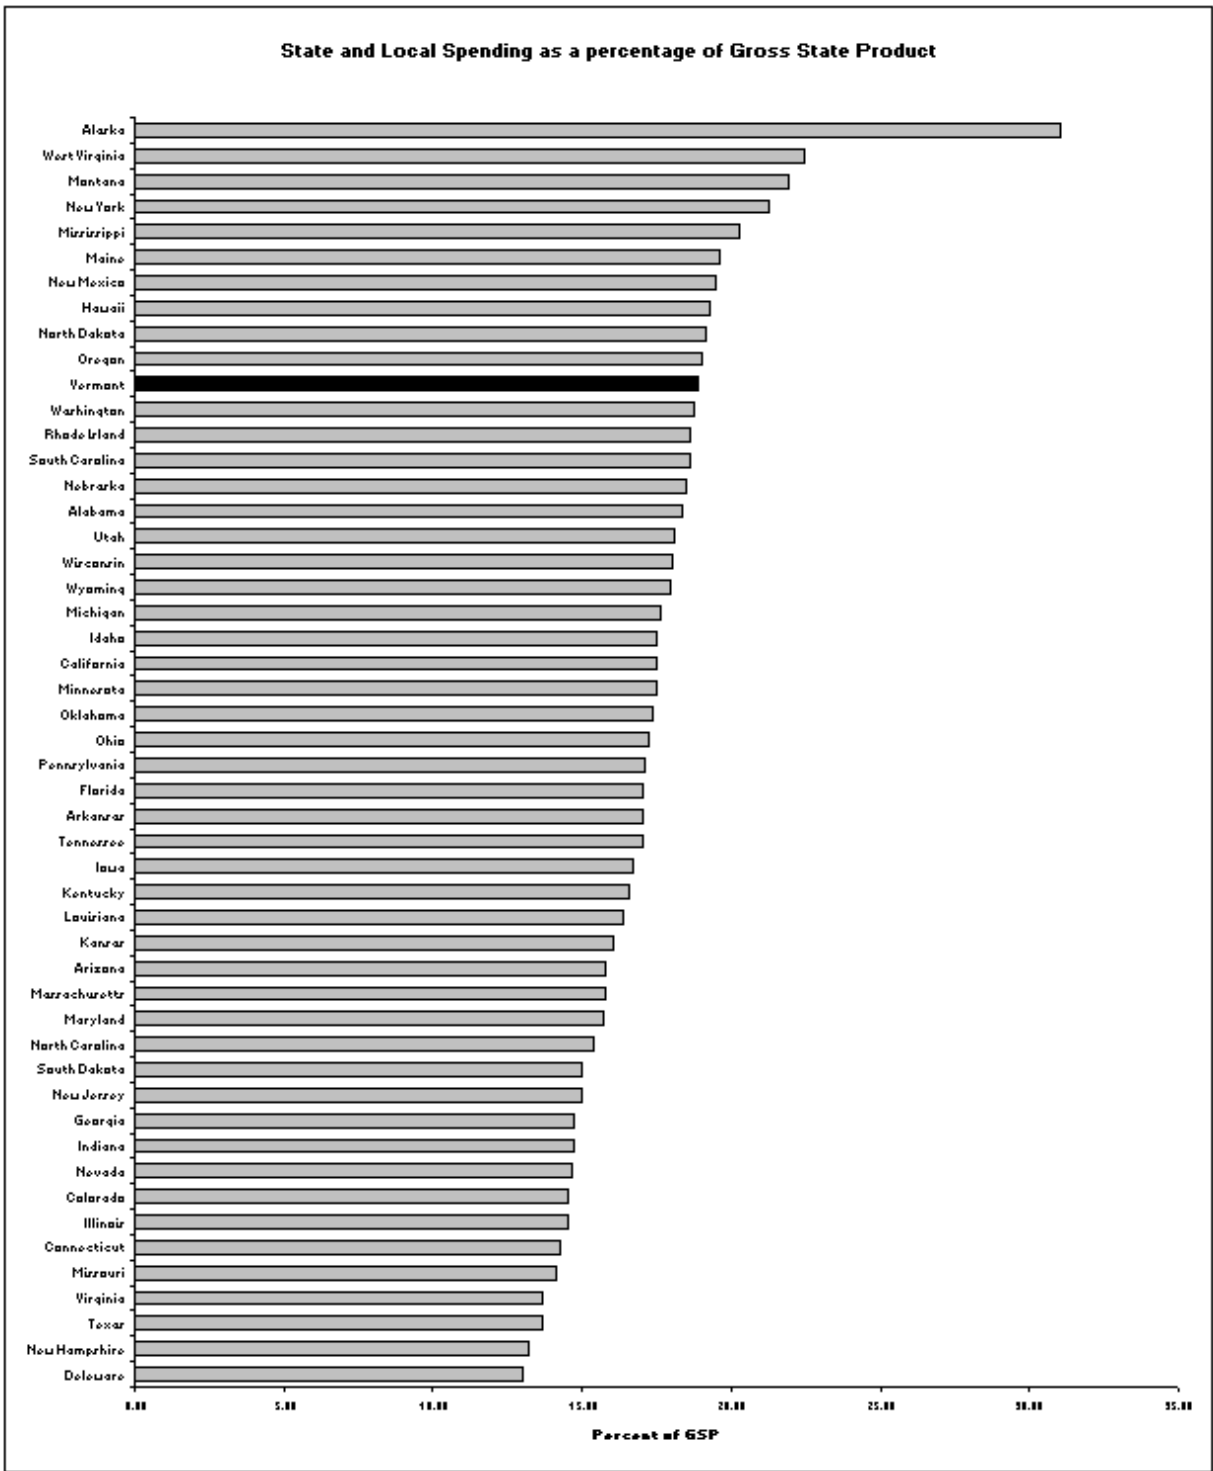

New Jersey	47,808	519,201	15.00
New Mexico	9,313	47,736	19.51
New York	150,313	706,886	21.26
North Carolina	36,258	235,752	15.38
North Dakota	3,296	17,214	19.15
Ohio	58,865	341,070	17.26
Oklahoma	14,159	81,655	17.34
Oregon	19,898	104,771	18.99
Pennsylvania	62,206	364,039	17.09
Rhode Island	5,677	30,443	18.65
South Carolina	18,694	100,350	18.63
South Dakota	3,184	21,224	15.00
Tennessee	27,154	159,575	17.02
Texas	88,181	645,596	13.66
Utah	10,797	59,624	18.11